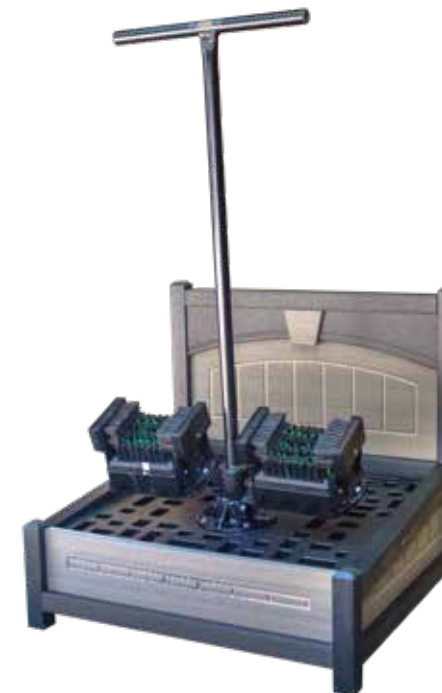

Mid Level Storage Box

GD1624M W31"xD23"xH32"
GD1630M W30"xD23"xH32" (KA Shown)
GD1636M W36"xD23"xH32"

Oversized Storage Box

GSB1350G W47"xD25"xH24"

Shoe Cleaning

Small Backboard Shoe Scrusher

GSCS400 W26"xD23"xH24" (KA Shown)
 *Optional pull out debris drawer,
 3 sided brush (Shown)